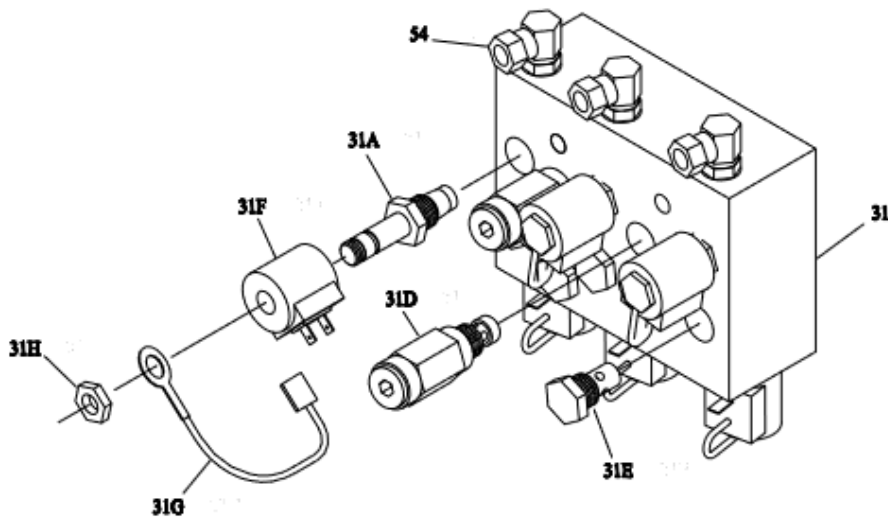

**STB03097 Hydraulic Valve Assembly
 Straight Blade (Blue)**

**STB03097 Hydraulic Valve Assembly
Straight Blade (Blue)
Parts List**

Figure 1. Hydraulic Valve Assembly Parts Breakdown

G10075

Reference Number	Description	Part Number	Qty
31	Valve Manifold, Blade (Blue)	STB03097	1
31A	Valve, Lift / Angle	HYD01637	6
31D	Valve, Relief Straight Blade (3500 psi)	STB03096	2
31E	Valve, Check	HYD01640	4
31F	Valve Coil	HYD01638	6
31G	Valve Ground Strap	HYD01647	6
31H	Coil Nut	HYD07059	6
54	Hydraulic Swivel Fitting	HYD01620	3