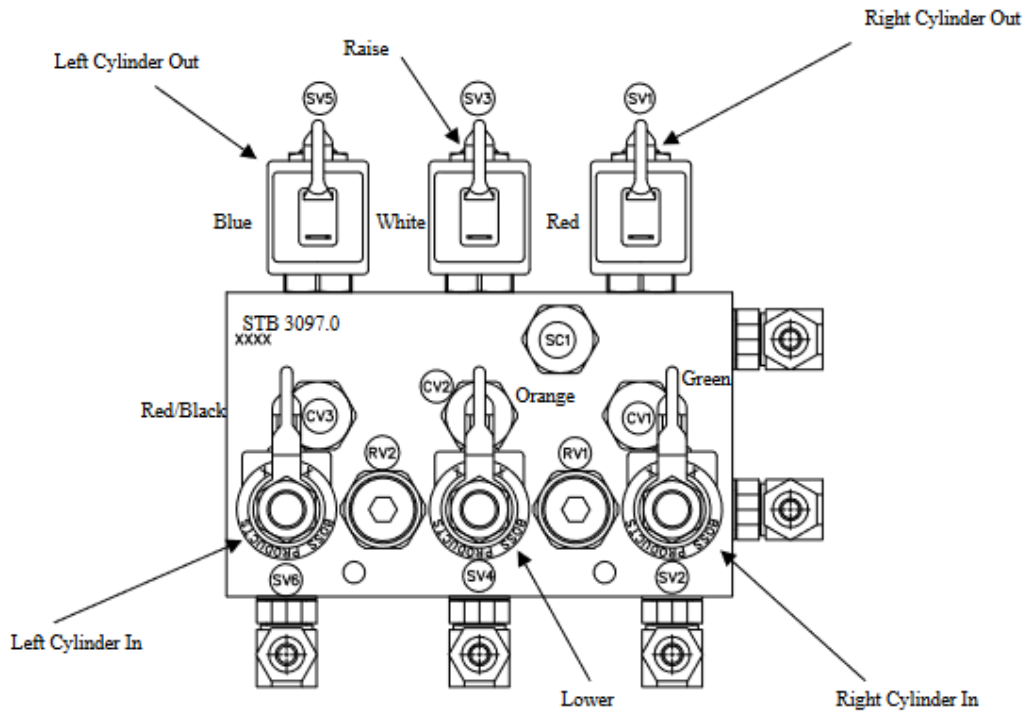

**STB03097 Hydraulic Valve Assembly
 Straight Blade (Blue)**

**STB03097 Hydraulic Valve Assembly
Straight Blade (Blue)
Parts List**

Figure 1. Hydraulic Valve Assembly Parts Breakdown

G10075

Reference Number	Description	Part Number	Qty
31	Valve Manifold, Blade (Blue)	STB03097	1
31A	Valve, Lift / Angle	HYD01637	6
31D	Valve, Relief Straight Blade (3500 psi)	STB03096	2
31E	Valve, Check	HYD01640	4
31F	Valve Coil	HYD01638	6
31G	Valve Ground Strap	HYD01647	6
31H	Coil Nut	HYD07059	6
54	Hydraulic Swivel Fitting	HYD01620	3