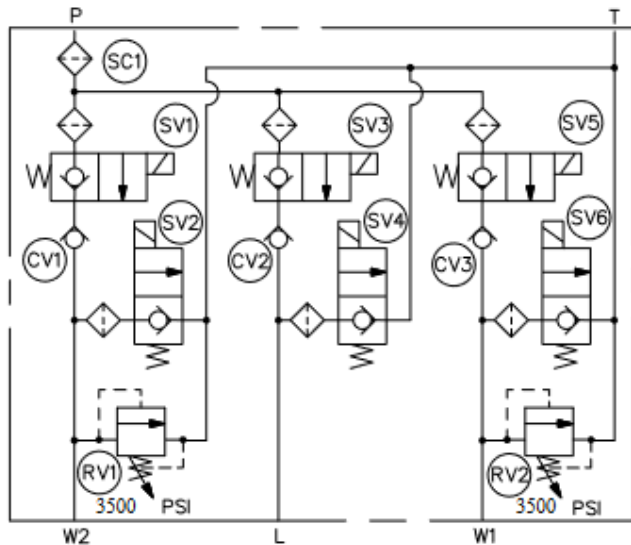

**STB03097 Hydraulic Valve Assembly
 Straight Blade (Blue)**

**STB03097 Hydraulic Valve Assembly
Straight Blade (Blue)
Parts List**

Figure 1. Hydraulic Valve Assembly Parts Breakdown

G10075

Reference Number	Description	Part Number	Qty
31	Valve Manifold, Blade (Blue)	STB03097	1
31A	Valve, Lift / Angle	HYD01637	6
31D	Valve, Relief Straight Blade (3500 psi)	STB03096	2
31E	Valve, Check	HYD01640	4
31F	Valve Coil	HYD01638	6
31G	Valve Ground Strap	HYD01647	6
31H	Coil Nut	HYD07059	6
54	Hydraulic Swivel Fitting	HYD01620	3